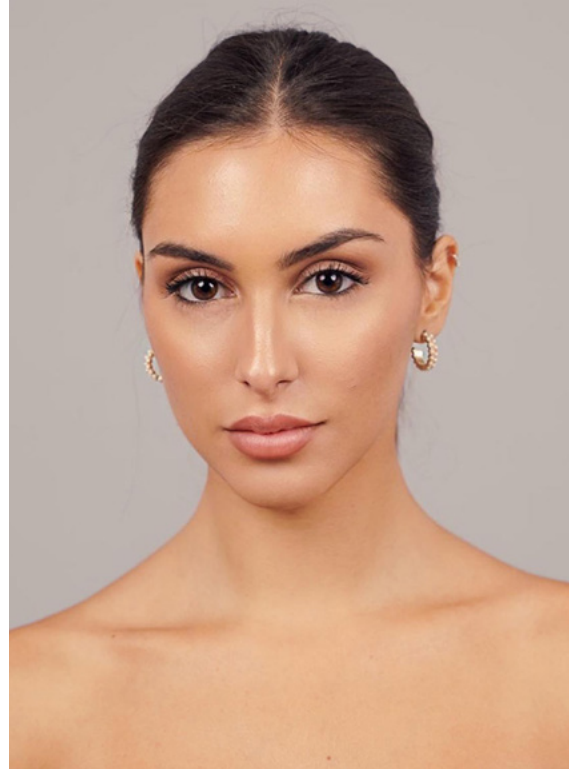

LIDA M.

HAPPY PEOPLE

MODEL MANAGEMENT

LIDA M.

HEIGHT: **1.67** BUST: **80** WAIST: **65** HIPS: **95** SHOE SIZE: **37**