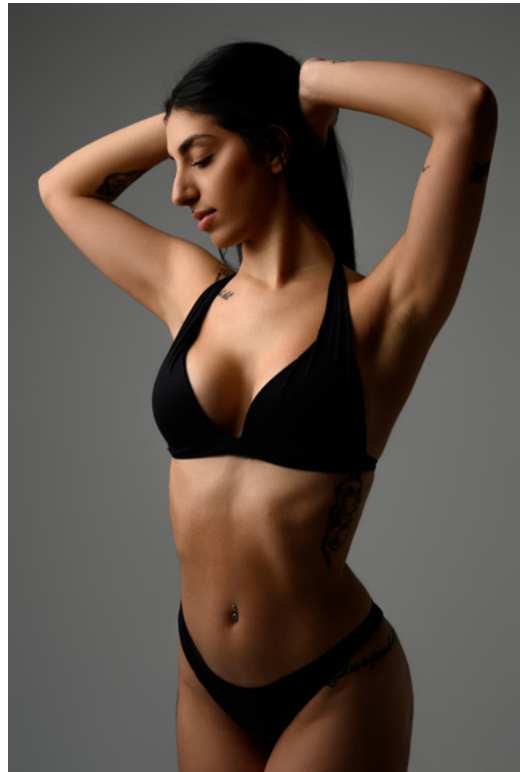

ELENA K.

HAPPY PEOPLE

MODEL MANAGEMENT

ELENA K.

HEIGHT: **1.70** BUST: **89** WAIST: **68** HIPS: **90** SHOE SIZE: **38/9**